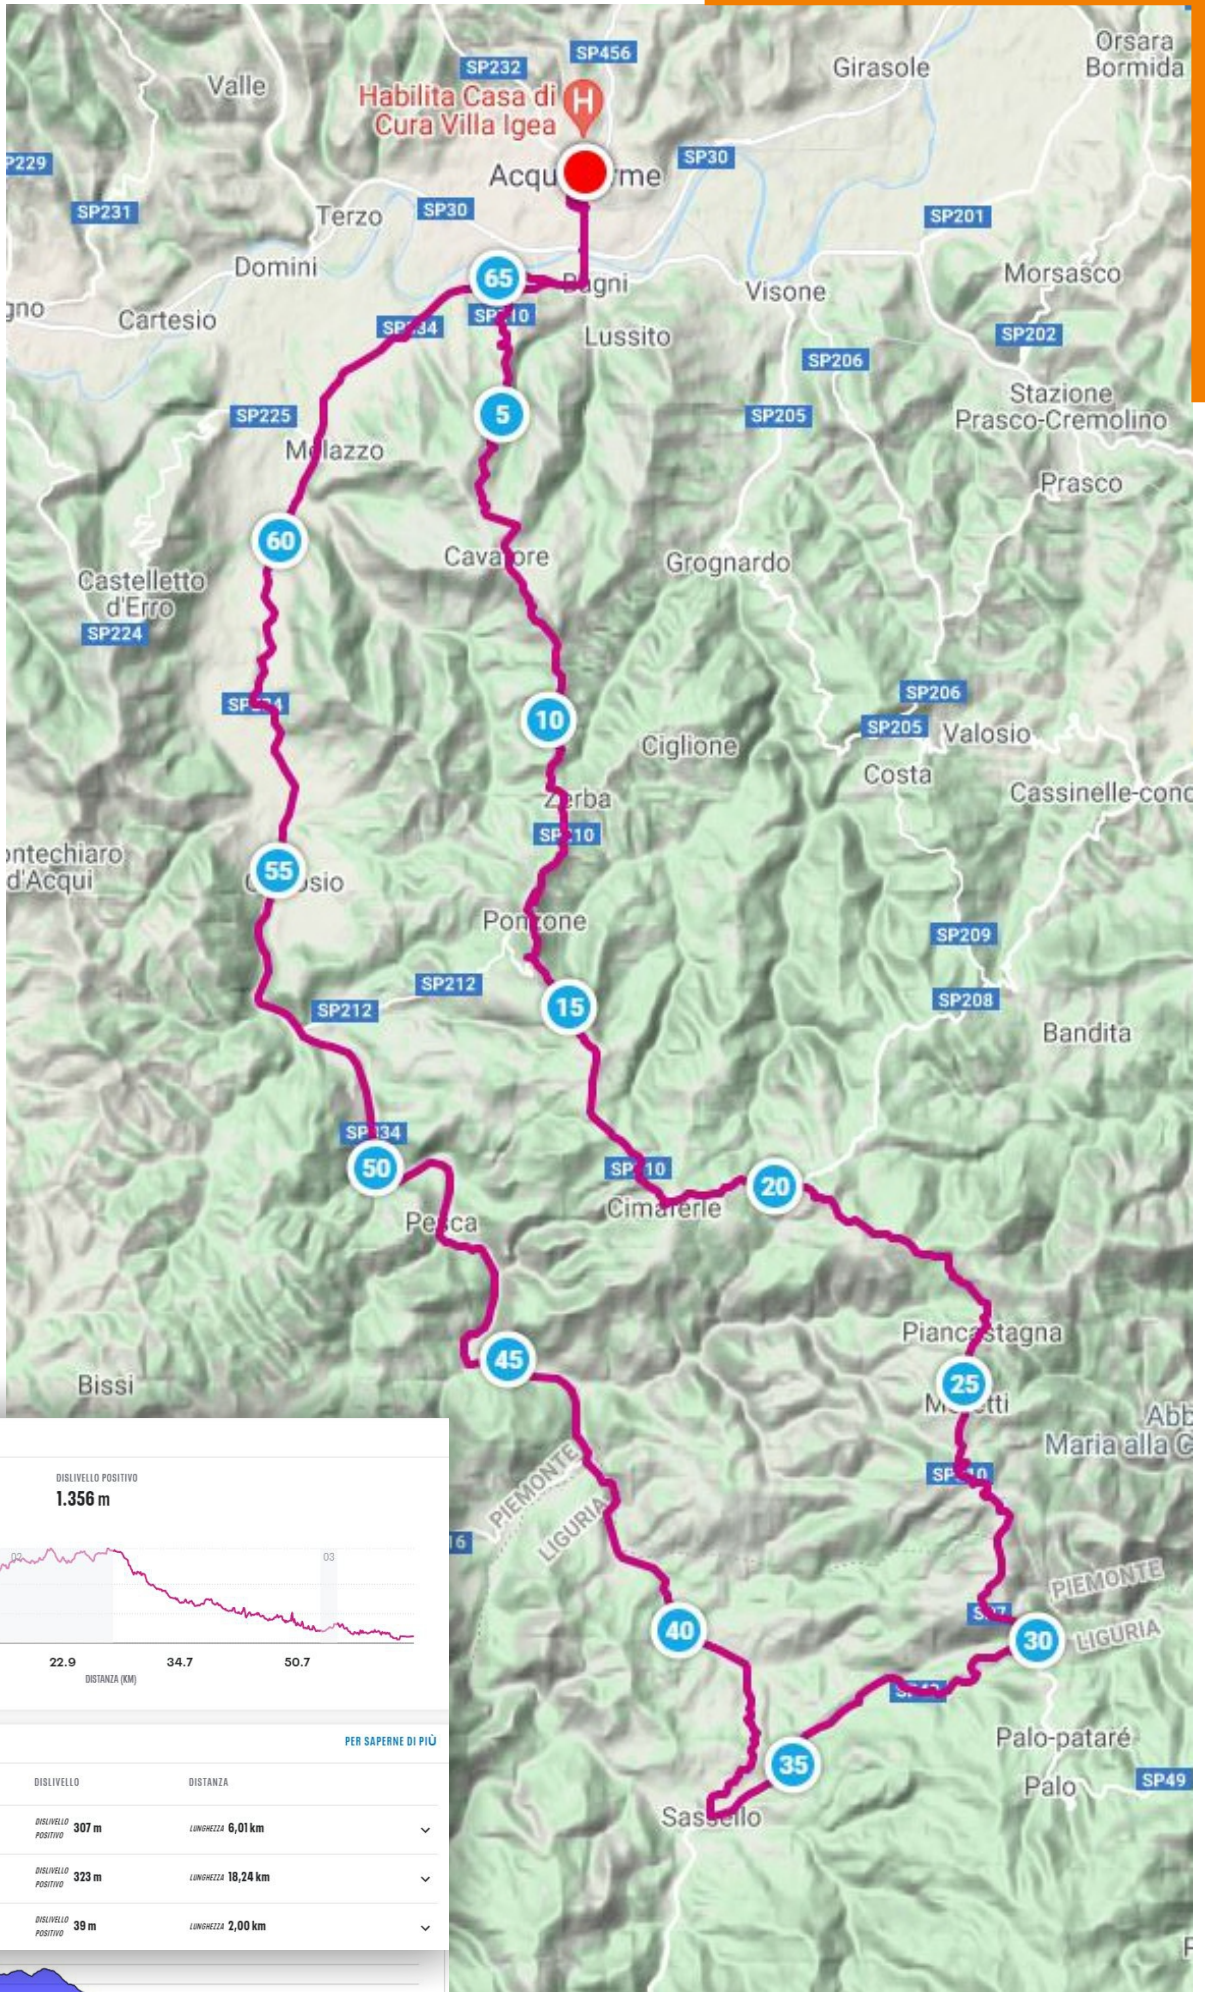

# WALK & BIKE PONZONE 68 Km

## W&amp;B 01 Ponzone eng

Num	Dist	Prev	Type	Note	Next
1.	0.0	0.0	📍	Start of route	0.0
2.	0.0	0.0	➔	R onto via Don Minzoni	0.0
3.	0.0	0.0	➔	L onto corso Roma	0.2
4.	0.2	0.2	➔	At roundabout turn L onto corso Cavour	0.1
5.	0.3	0.1	⬆	At roundabout go straight onto corso Cavour	0.1
6.	0.4	0.1	⬆	At roundabout go straight onto via Mariscotti	0.1
7.	0.6	0.1	⬆	Go straight onto Via Trucco	0.3
8.	0.9	0.3	➔	R onto corso Bagni	0.1
9.	1.1	0.1	⬆	At traffic light go straight	0.4
10.	1.5	0.4	⬆	At roundabout go straight	0.3
11.	1.7	0.3	⬆	At roundabout go straight onto Viale Acquedotto Romano/ SP334	0.2
12.	1.9	0.2	⬆	At roundabout go straight	0.4
13.	2.3	0.4	➔	L dir Ponzone	18.1
14.	20.4	18.1	↗	R	10.0
15.	30.3	10.0	↘	Sharply R dir Sassello	6.1
16.	36.5	6.1	↘	Sharply R dir Acqui Terme	6.5

36.5 kilometers. +894/-675 meters

Num	Dist	Prev	Type	Note	Next
17.	43.0	6.5	↗	R and continue upon SP334	23.2
18.	66.3	23.2	⬆	At roundabout go straight	0.2
19.	66.5	0.2	⬆	At roundabout go straight	0.2
20.	66.7	0.2	⬆	At roundabout go straight onto corso Bagni	0.6
21.	67.3	0.6	⬆	At roundabout go straight onto corso Bagni	0.1
22.	67.4	0.1	➔	L onto Via Franco Ghione	0.1
23.	67.5	0.1	➔	R onto piazza Matteotti	0.1
24.	67.5	0.1	➔	L	0.1
25.	67.6	0.1	➔	R onto Via Mariscotti	0.1
26.	67.7	0.1	⬆	At roundabout go straight onto via Mariscotti	0.1
27.	67.8	0.1	⬆	At roundabout go straight onto Corso Cavour	0.2
28.	68.0	0.2	⬆	At roundabout go straight onto Corso Cavour	0.1
29.	68.1	0.1	➔	At roundabout turn R onto corso Roma	0.2
30.	68.2	0.2	➔	R onto viale Tornato	0.0
31.	68.3	0.0	📍	End of route	0.0

31.8 kilometers. +184/-320 meters