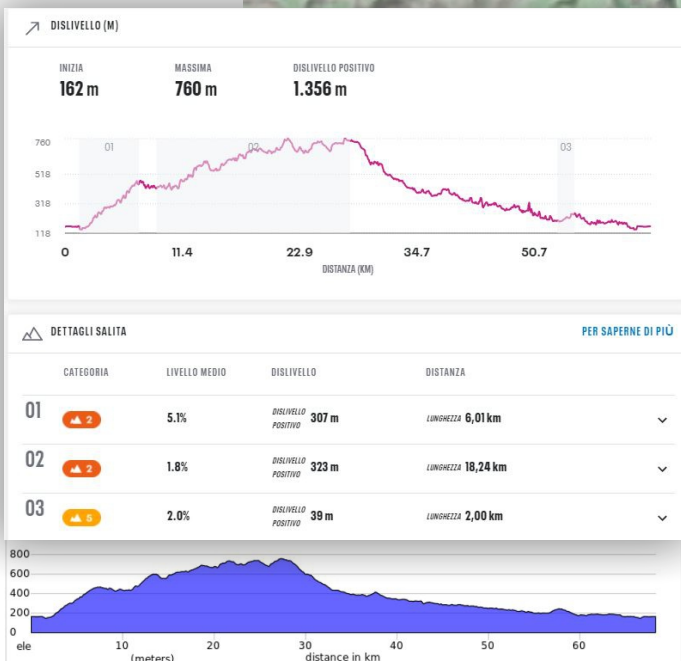

# WALK & BIKE PONZONE 68 Km

## W&amp;B 01 Ponzone eng

Num	Dist	Prev	Type	Note	Next
1.	0.0	0.0	📍	Start of route	0.0
2.	0.0	0.0	➔	R onto via Don Minzoni	0.0
3.	0.0	0.0	➔	L onto corso Roma	0.2
4.	0.2	0.2	➔	At roundabout turn L onto corso Cavour	0.1
5.	0.3	0.1	⬆	At roundabout go straight onto corso Cavour	0.1
6.	0.4	0.1	⬆	At roundabout go straight onto via Mariscotti	0.1
7.	0.6	0.1	⬆	Go straight onto Via Trucco	0.3
8.	0.9	0.3	➔	R onto corso Bagni	0.1
9.	1.1	0.1	⬆	At traffic light go straight	0.4
10.	1.5	0.4	⬆	At roundabout go straight	0.3
11.	1.7	0.3	⬆	At roundabout go straight onto Viale Acquedotto Romano/ SP334	0.2
12.	1.9	0.2	⬆	At roundabout go straight	0.4
13.	2.3	0.4	➔	L dir Ponzone	18.1
14.	20.4	18.1	↗	R	10.0
15.	30.3	10.0	↘	Sharply R dir Sassello	6.1
16.	36.5	6.1	↘	Sharply R dir Acqui Terme	6.5

36.5 kilometers. +894/-675 meters

Num	Dist	Prev	Type	Note	Next
17.	43.0	6.5	↗	R and continue upon SP334	23.2
18.	66.3	23.2	⬆	At roundabout go straight	0.2
19.	66.5	0.2	⬆	At roundabout go straight	0.2
20.	66.7	0.2	⬆	At roundabout go straight onto corso Bagni	0.6
21.	67.3	0.6	⬆	At roundabout go straight onto corso Bagni	0.1
22.	67.4	0.1	➔	L onto Via Franco Ghione	0.1
23.	67.5	0.1	➔	R onto piazza Matteotti	0.1
24.	67.5	0.1	➔	L	0.1
25.	67.6	0.1	➔	R onto Via Mariscotti	0.1
26.	67.7	0.1	⬆	At roundabout go straight onto via Mariscotti	0.1
27.	67.8	0.1	⬆	At roundabout go straight onto Corso Cavour	0.2
28.	68.0	0.2	⬆	At roundabout go straight onto Corso Cavour	0.1
29.	68.1	0.1	➔	At roundabout turn R onto corso Roma	0.2
30.	68.2	0.2	➔	R onto viale Tornato	0.0
31.	68.3	0.0	📍	End of route	0.0

31.8 kilometers. +184/-320 meters